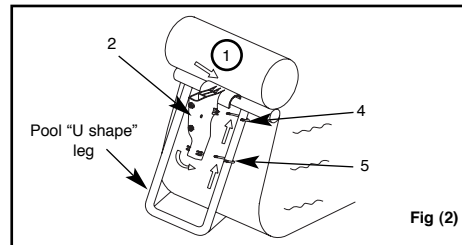

3. Secure the Pole Bracket (2) to the "U-shape" leg with the U-bolt (5), U-bolt A (4) and four Nuts (6).