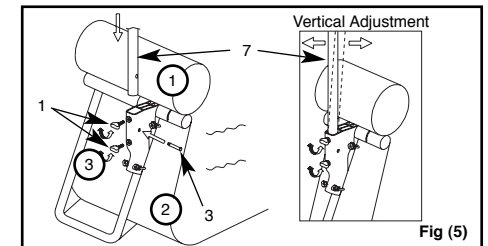

6. Locate the opposite "U-shape" leg and attach the second Pole Bracket (2) to the "U-shape" leg, repeat steps #2 to #5.