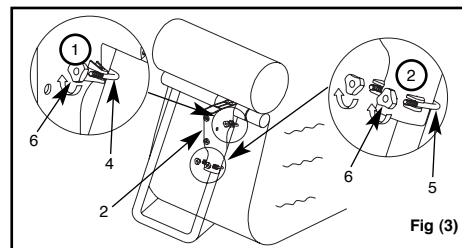

4. Attach two Volleyball Net Fasteners (10) to the Volleyball Pole (7 & 8). Ensure the Volleyball Net Fasteners (10) are facing outward.