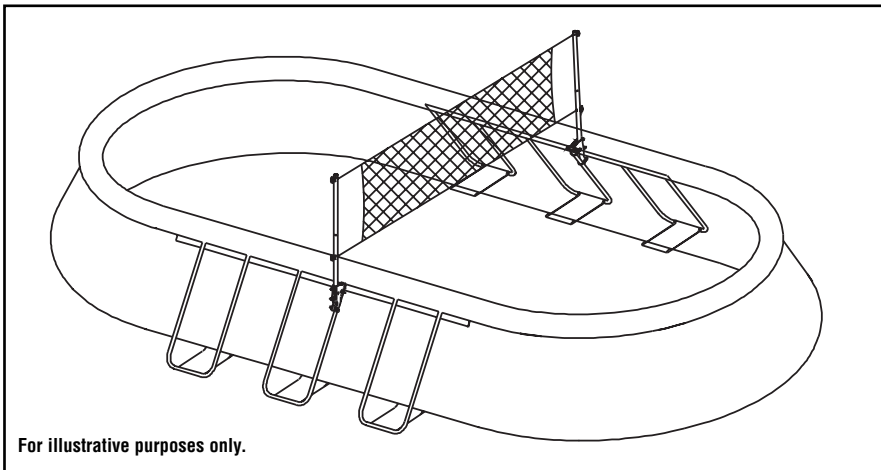

Intex® Owner's Manual

Pool Volleyball Set for Intex® Oval Pools

IMPORTANT SAFETY RULES

Read, Understand and Follow All Instructions Carefully Before Installing and Using this Product.

⚠ WARNING

- POOL AND POOL ACCESSORIES ARE TO BE ASSEMBLED AND DISASSEMBLED BY ADULTS ONLY.
- USE ONLY UNDER COMPETENT SUPERVISION.
- WHEN NOT IN USE REMOVE FROM THE POOL AND STORE IN A SAFE PLACE INDOORS.
- DO NOT USE DURING WINDY AND GUSTY DAYS.
- FOLLOW THESE RULES TO AVOID SERIOUS INJURY OR PROPERTY DAMAGE.
- USE ONLY MANUFACTURER SUPPLIED BALLS. PROFESSIONAL ATHLETIC BALLS ARE NOT RECOMMENDED.
- YOU MUST FIRST SET UP AND FILL THE POOL WITH WATER FOLLOWING THE POOL OWNER'S MANUAL BEFORE INSTALLING.
- DO NOT CLIMB, HANG, PULL, PUSH OR GRAB ANY PART OF THE STRUCTURE. THE STRUCTURE IS NOT DESIGNED TO SUPPORT USER BODY WEIGHT.
- REMOVE THE STRUCTURE BEFORE PLACING A POOL COVER OVER THE POOL.

ALWAYS FOLLOW ALL SAFETY RULES. CARELESSNESS, OR LACK OF ATTENTION, CAN HAVE SERIOUS CONSEQUENCES, SUCH AS PARALYSIS OR OTHER PERMANENT INJURIES.