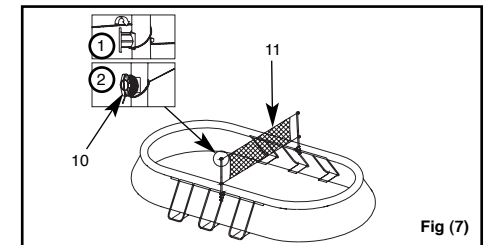

7. Attach one side of the Volleyball Net (11) starting from the top Volleyball Net Fastener (10) and then the bottom fastener. Loop the rope around the fastener (10) several times and secure the end of the rope to the two notches in the fastener. **NOTE:** Adjust the length of the rope to be looped around the fasteners depending on the size of the pool. Repeat this procedure for the other pole.