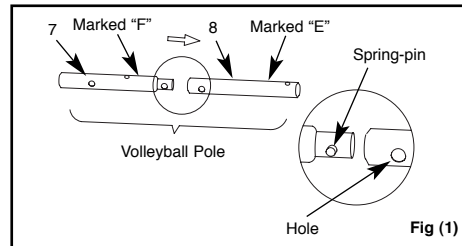

Set Up Instructions

IMPORTANT: Before proceeding to the next step ensure the pool is fully set up and filled with water following the pool owner's manual.

1. Assemble the volleyball poles by joining the poles marked with "F" (7) and "E" (8) together. One end of pole "F" (7) has a preinstalled spring-pin that snap into the opposite end of pole "E" (8).

2. Attach a Pole Bracket (2), a U-Bolt (5) and a U-Bolt A (4) to the oval pool center "U-shape" leg along the length of the pool. Make sure the Pole Bracket (2) is securely attached to the "U-shape" leg.