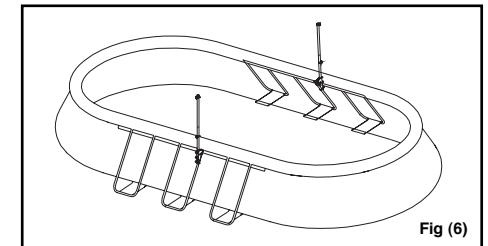

Set Up Instructions

IMPORTANT: Before proceeding to the next step ensure the pool is fully set up and filled with water following the pool owner's manual.

1. Assemble the volleyball poles by joining the poles marked with "F" (7) and "E" (8) together. One end of pole "F" (7) has a preinstalled spring-pin that snap into the opposite end of pole "E" (8).

2. Attach a Pole Bracket (2), a U-Bolt (5) and a U-Bolt A (4) to the oval pool center "U-shape" leg along the length of the pool. Make sure the Pole Bracket (2) is securely attached to the "U-shape" leg.

3. Secure the Pole Bracket (2) to the "U-shape" leg with the U-bolt (5), U-bolt A (4) and four Nuts (6).

4. Attach two Volleyball Net Fasteners (10) to the Volleyball Pole (7 & 8). Ensure the Volleyball Net Fasteners (10) are facing outward.

SAVE THESE INSTRUCTIONS

Set Up Instructions (cont.)

5. Insert the assembled volleyball pole into the Pole Bracket (2). Secure the pole to the bracket with a Long Pin (3). Clockwise screw in the two Control Screws (1) to adjust the pole vertically position. **NOTE:** Adjust the pole inclination by adjusting the two Control Screws (1). Do not over tighten or use tool such as pliers.

6. Locate the opposite "U-shape" leg and attach the second Pole Bracket (2) to the "U-shape" leg, repeat steps #2 to #5.

7. Attach one side of the Volleyball Net (11) starting from the top Volleyball Net Fastener (10) and then the bottom fastener. Loop the rope around the fastener (10) several times and secure the end of the rope to the two notches in the fastener. **NOTE:** Adjust the length of the rope to be looped around the fasteners depending on the size of the pool. Repeat this procedure for the other pole.

SAVE THESE INSTRUCTIONS