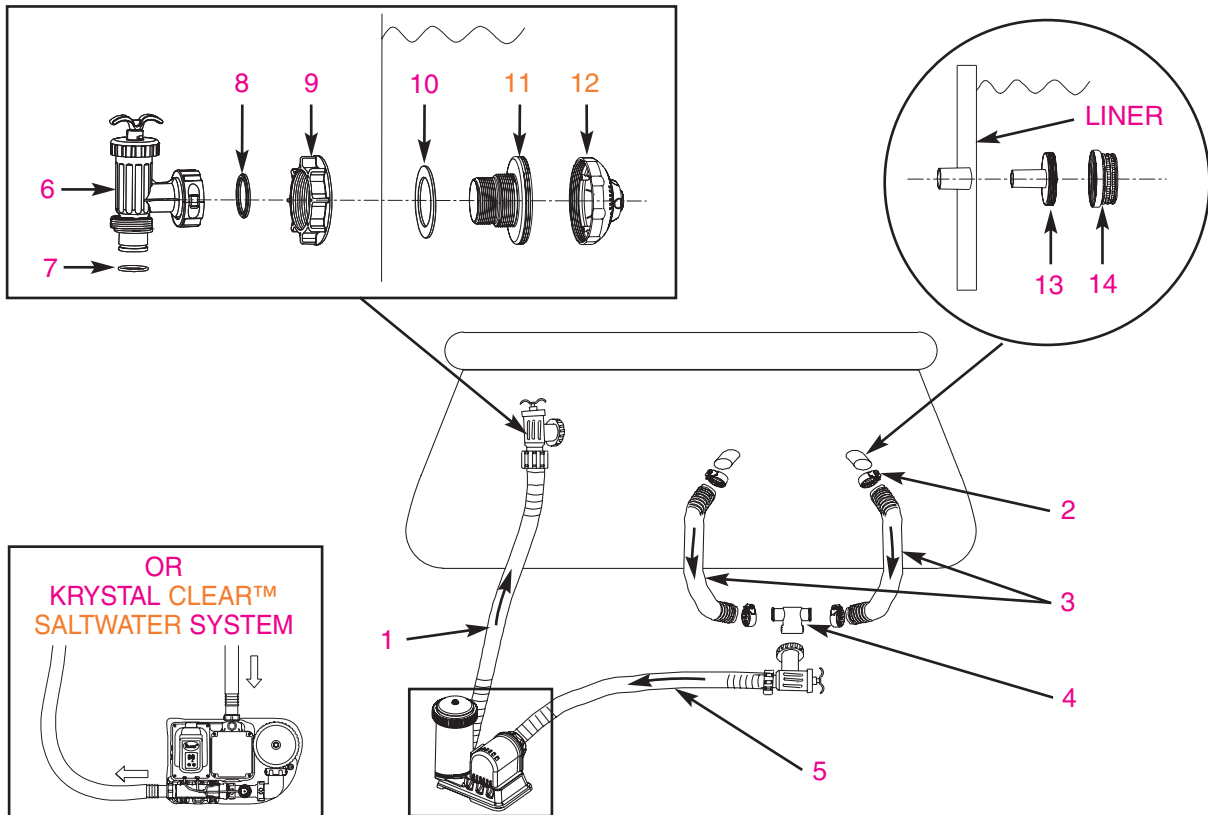

Special Set Up Instructions for Small Pump

REF. NO.	DESCRIPTION	QTY.	SPARE PART NO.
1	HOSE CLAMP	8	10122
2	HOSE	1	10399
3	HOSE	3	10116
4	T-JOINT	1	10753
5	ADAPTOR A WITH THREADED COLLAR	1	10849
6	STRAINER CONNECTOR	3	11070
7	POOL INLET NOZZLE	1	11071
8	STRAINER GRID	2	11072

PLEASE REFER TO THE ENCLOSED OWNER'S MANUAL FOR SAFETY WARNINGS AND OPERATING INSTRUCTIONS.

SAVE THESE INSTRUCTIONS

Special Set Up Instructions for Large Pump

REF. NO.	DESCRIPTION	QTY.	For model 636 pump & 8221 saltwater system	For model 634 & 622 pump
			SPARE PART NO.	
1	PUMP HOSE WITH NUTS	1	10494	11010
2	HOSE CLAMP	4	10122	10122
3	HOSE	2	10116	10116
4	T-JOINT	1	10753	10753
5	PUMP HOSE WITH NUTS	1	10493	11009
6	PLUNGER VALVE (HOSE O-RING & STEP WASHER INCLUDED)	2	10747	10747
7	HOSE O-RING		10262	10262
8	STEP WASHER		10745	10745
9	STRAINER NUT	1	10256	10256
10	FLAT STRAINER RUBBER WASHER	1	10255	10255
11	THREADED STRAINER CONNECTOR	1	10744	10744
12	ADJUSTABLE POOL INLET NOZZLE	1	11074	11074
13	STRAINER CONNECTOR	2	11070	11070
14	STRAINER GRID	2	11072	11072