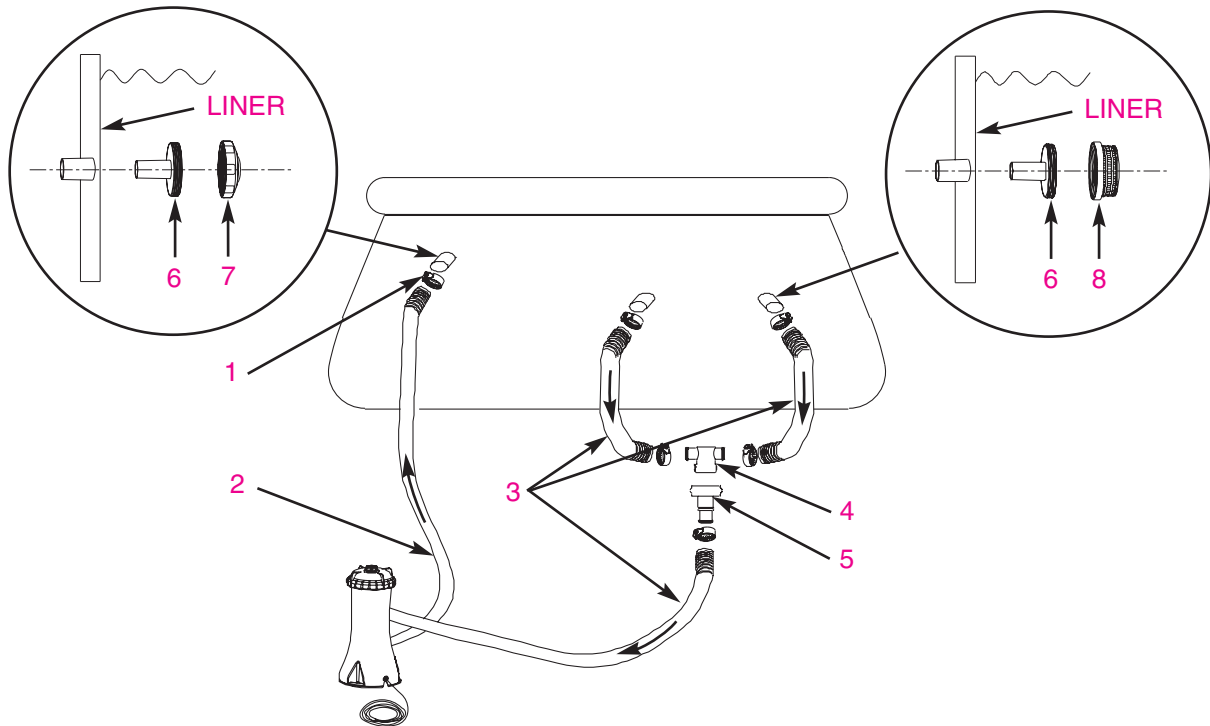

Special Set Up Instructions for Small Pump

REF. NO.	DESCRIPTION	QTY.	SPARE PART NO.
1	HOSE CLAMP	8	10122
2	HOSE	1	10399
3	HOSE	3	10116
4	T-JOINT	1	10753
5	ADAPTOR A WITH THREADED COLLAR	1	10849
6	STRAINER CONNECTOR	3	11070
7	POOL INLET NOZZLE	1	11071
8	STRAINER GRID	2	11072

PLEASE REFER TO THE ENCLOSED OWNER'S MANUAL FOR SAFETY WARNINGS AND OPERATING INSTRUCTIONS.

SAVE THESE INSTRUCTIONS

Special Set Up Instructions for Large Pump

REF. NO.	DESCRIPTION	QTY.	For model 636 pump & 8221 saltwater system	For model 634 & 622 pump
			SPARE PART NO.	
1	PUMP HOSE WITH NUTS	1	10494	11010
2	HOSE CLAMP	4	10122	10122
3	HOSE	2	10116	10116
4	T-JOINT	1	10753	10753
5	PUMP HOSE WITH NUTS	1	10493	11009
6	PLUNGER VALVE (HOSE O-RING & STEP WASHER INCLUDED)	2	10747	10747
7	HOSE O-RING		10262	10262
8	STEP WASHER		10745	10745
9	STRAINER NUT	1	10256	10256
10	FLAT STRAINER RUBBER WASHER	1	10255	10255
11	THREADED STRAINER CONNECTOR	1	10744	10744
12	ADJUSTABLE POOL INLET NOZZLE	1	11074	11074
13	STRAINER CONNECTOR	2	11070	11070
14	STRAINER GRID	2	11072	11072